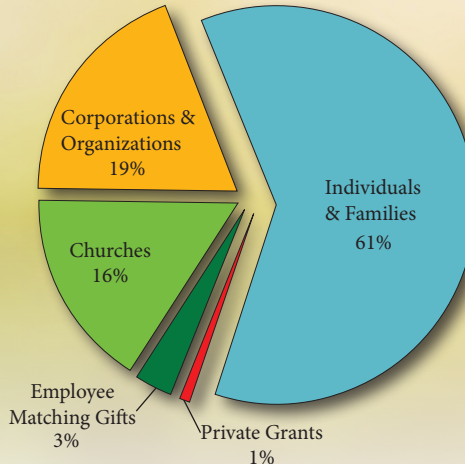

Impact Report 2017-18

lifeforwardcincy.org

Welcome to **LIFE FORWARD**

"I knew that Life Forward would change my life and that as long as I kept coming back, everything was going to be okay."

- Emani

"They asked how we felt about being pregnant. We could tell they really cared about us."

- Antwan & Jessica

"They prayed with me and gave me a Bible."

- "Kristen"

OUR SUPPORT SOURCES

1,437 CLIENT VISITS

856 UNIQUE CLIENTS SERVED

507 SPIRITUAL CONVERSATIONS with Clients about God and Faith

461 PREGNANCY TESTS Performed

385 ULTRASOUNDS Performed

262 PARENTING EDUCATION Sessions Completed

92 BABIES Confirmed Born to Life Forward Clients

2415 Auburn Avenue • Cincinnati, OH 45219
513.487.7777 • info@lifeforwardcincy.org

[Facebook.com/PregnancyCareofCincinnati](https://www.facebook.com/PregnancyCareofCincinnati)
[lifeforwardcincy](https://www.instagram.com/lifeforwardcincy)
[@LifeForwardCinc](https://www.tumblr.com/life4wardcincy)